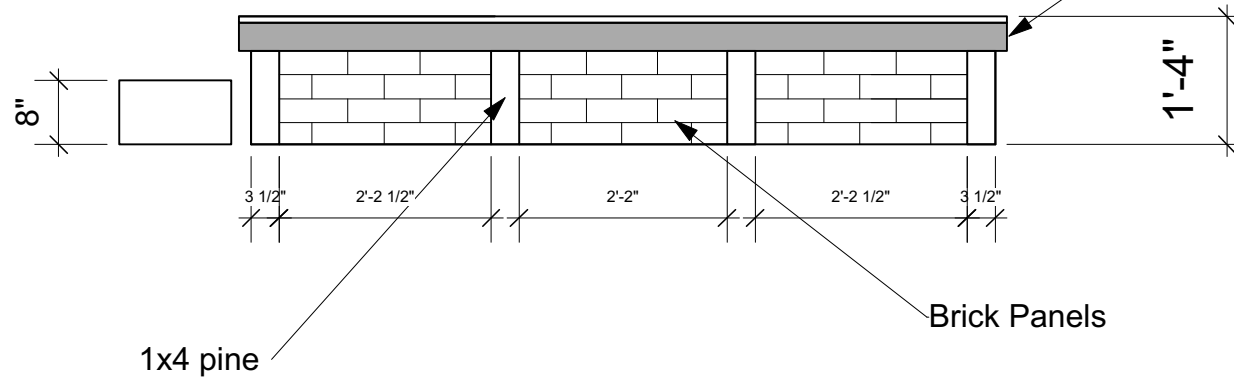

Top View

Front View

Platform Edge-Cover 2x4 Frame and plywood edge with 1/8" masonite.

Make 2

Producing Organization	Production Title	Designer	Drawing Information	Scale	Drawing Number
Northfield Schools	2017 Rock N Roll Revival	Brian Bjorklund	Date 12/27/16 Drawn By: B. Bjorklund 12/27/16 Revision: 12/27/16	1/2"=1'-0"	Backup Singer Platforms X of X