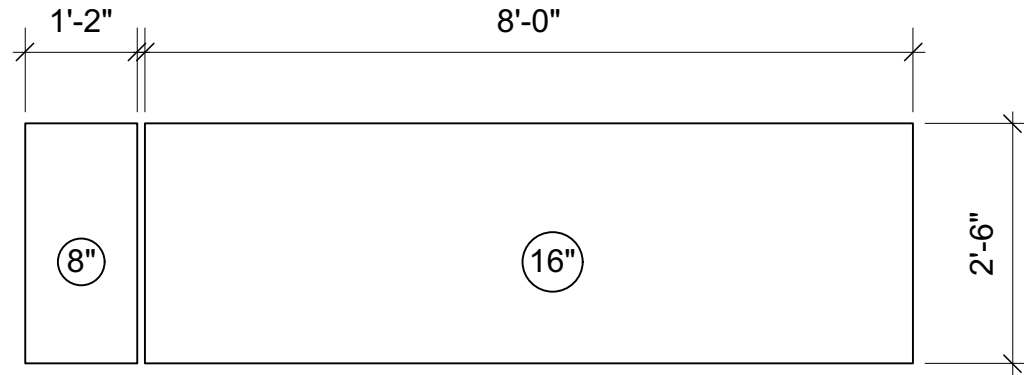

Top View

Front View

Platform Edge-Cover 2x4 Frame and plywood edge with 1/8" masonite.

Make 2

Producing Organization	Production Title	Designer	Drawing Information	Scale	Drawing Number
Northfield Schools	2017 Rock N Roll Revival	Brian Bjorklund	Date 12/27/16 Drawn By: B. Bjorklund 12/27/16 Revision: 12/27/16	1/2"=1'-0"	Backup Singer Platforms X of X